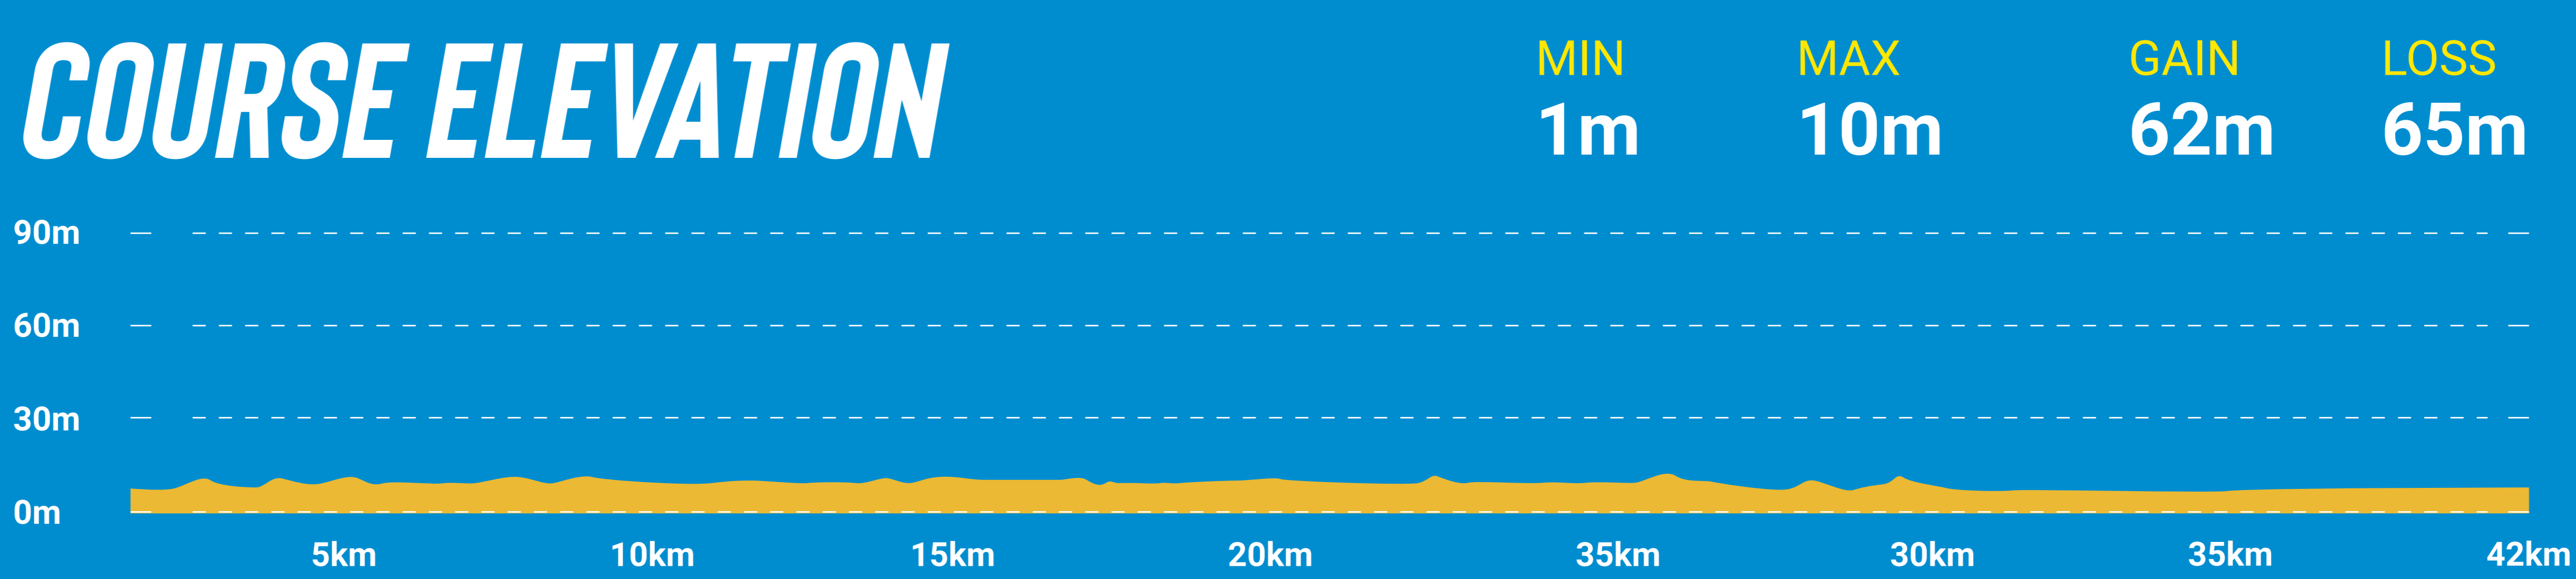

42.195KM

ASICS GOLD COAST MARATHON

LEGEND

- KM MARKERS
- MUSIC
- TURN POINT
- WATER STATION
- REFRESHMENT STATION
(FUEL X TROPICAL FLAVOUR & WATER)
- GELS - 30.5KM
- RUNNERS DIRECTION
- TOILETS

CROWNE PLAZA SURFERS PARADISE
OFFICIAL HOTEL

ASICS SPORT & LEISURE EXPO
GOLD COAST CONVENTION & EXHIBITION CENTRE

COURSE ELEVATION

Source - findmyrun.com

BURLEIGH HEADS