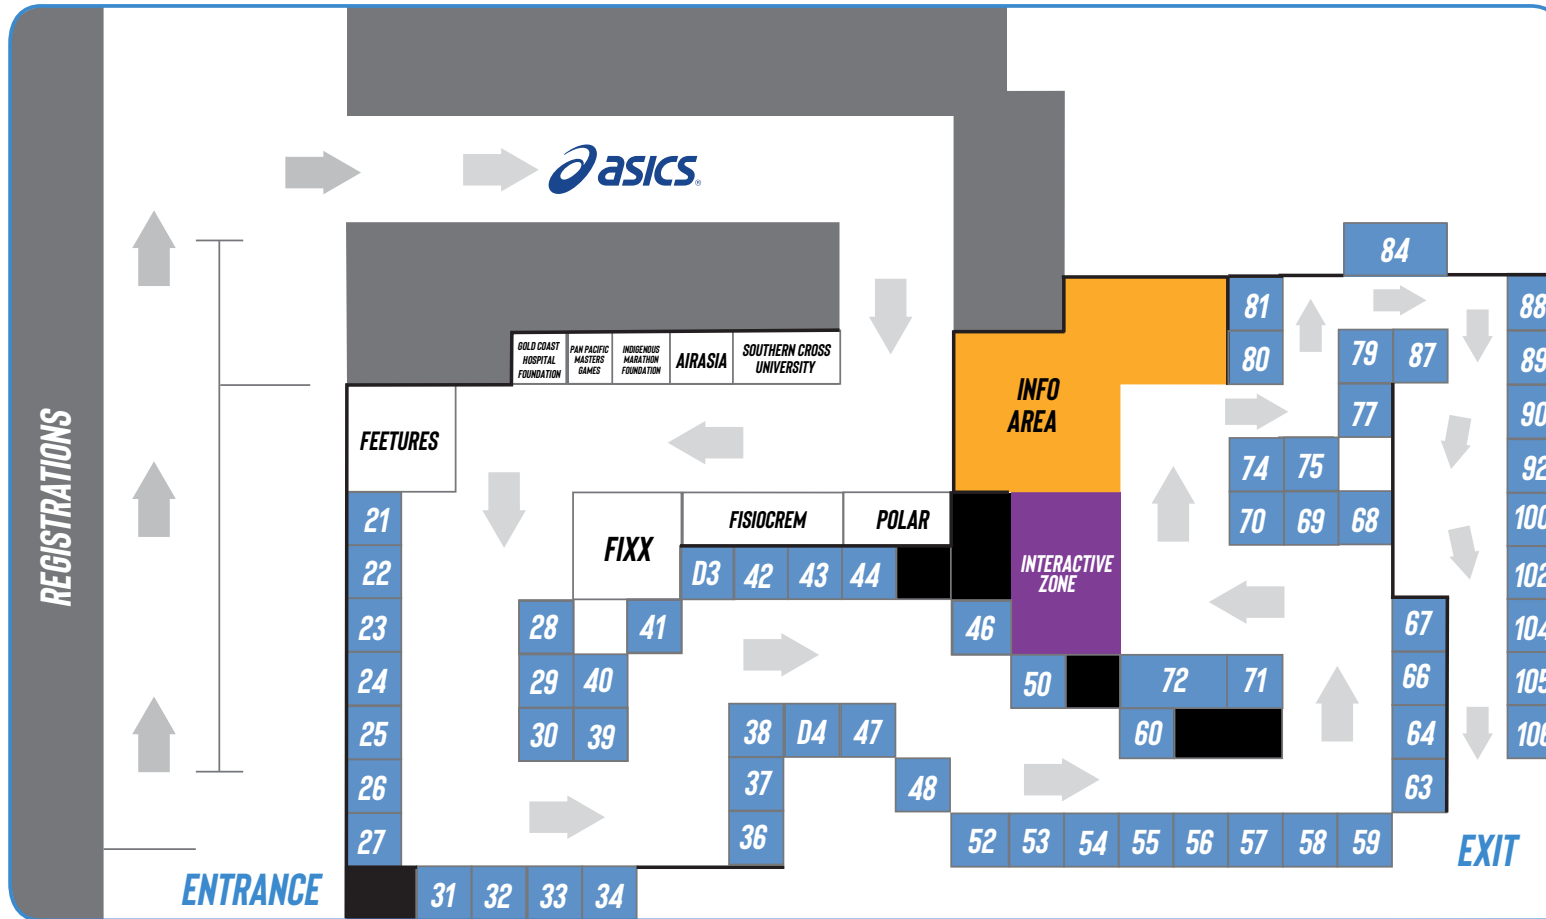

## GCM23 EXHIBITORS

- |                |   |
|----------------|---|
| ASICS          | ASICS                                       |
| Fisocrem       | Fisiocrem & RockTape                        |
| Polar          | polar.com                                   |
| Feetures       | Feetures                                    |
| Fixx           | FIXX Nutrition                              |
| PPMG 2024      | Pan Pacific Masters Games 2024              |
| GCHF           | Gold Coast Hospital Foundation              |
| 72             | Pace Runners                                |
| 84             | Personal Refreshments                       |
| AirAsia X      | AirAsia                                     |
| IMF            | The Indigenous Marathon Foundation          |
| 40             | Kobe Marathon                               |
| SCU            | Southern Cross University                   |
| 22             | Armpocket                                   |
| 23             | SPIBelt                                     |
| 24             | Injinji                                     |
| 25             | Body Glide                                  |
| 26             | Zensah                                      |
| 27             | Ultimate Direction                          |
| 28-30          | Goodr                                       |
| 31-32          | FlipBelt                                    |
| 33-34          | Skirt Sports                                |
| D4             | Falke                                       |
| 38             | rnr   |
| 36 / 37        | Maurten                                     |
| 47             | Runderwear                                  |
| 39 / 104 - 106 | Steigen                                     |
| 80-81          | OOFOS                                       |
| D3-42          | Ronhill and Sunwise                         |
| 46             | RaceDots                                    |
| 54 / 55        | RunFun Travel                               |
| 68 / 69        | Travelling Fit                              |
| 70             | Australian Red Cross Lifeblood              |
| 48             | Sydney Marathon                             |
| 41             | CLIF bar                                    |
| 79             | Surf Life Saving Lotteries                  |
| 43 / 44        | The Running Shop                            |
| 71             | PainPod                                     |
| 60             | The Power of Possibility                    |
| 77             | Marathon Tours & Travel                     |
| 90             | Run Queensland                              |
| 56-59          | Adjusta Mattress                            |
| 92             | PILLAR Performance                          |
| 74-75          | Strapit / Lightspeed / Beartrap             |
| 50             | SParms Australia                            |
| 89             | Nathan Sports & KT Tape                     |
| 87             | Base Compression                            |
| 52-53          | Runaway Marathon Series   UTMB World Series |
| 88             | IMPI Sportswear                             |
| 63-64          | Odin Ice Baths                              |
| 66             | Arakan Martial Art                          |
| 67             | BZ Optics                                   |
| 100            | Immortal Blends Superfood                   |
| 102            | Plasmaide                                   |