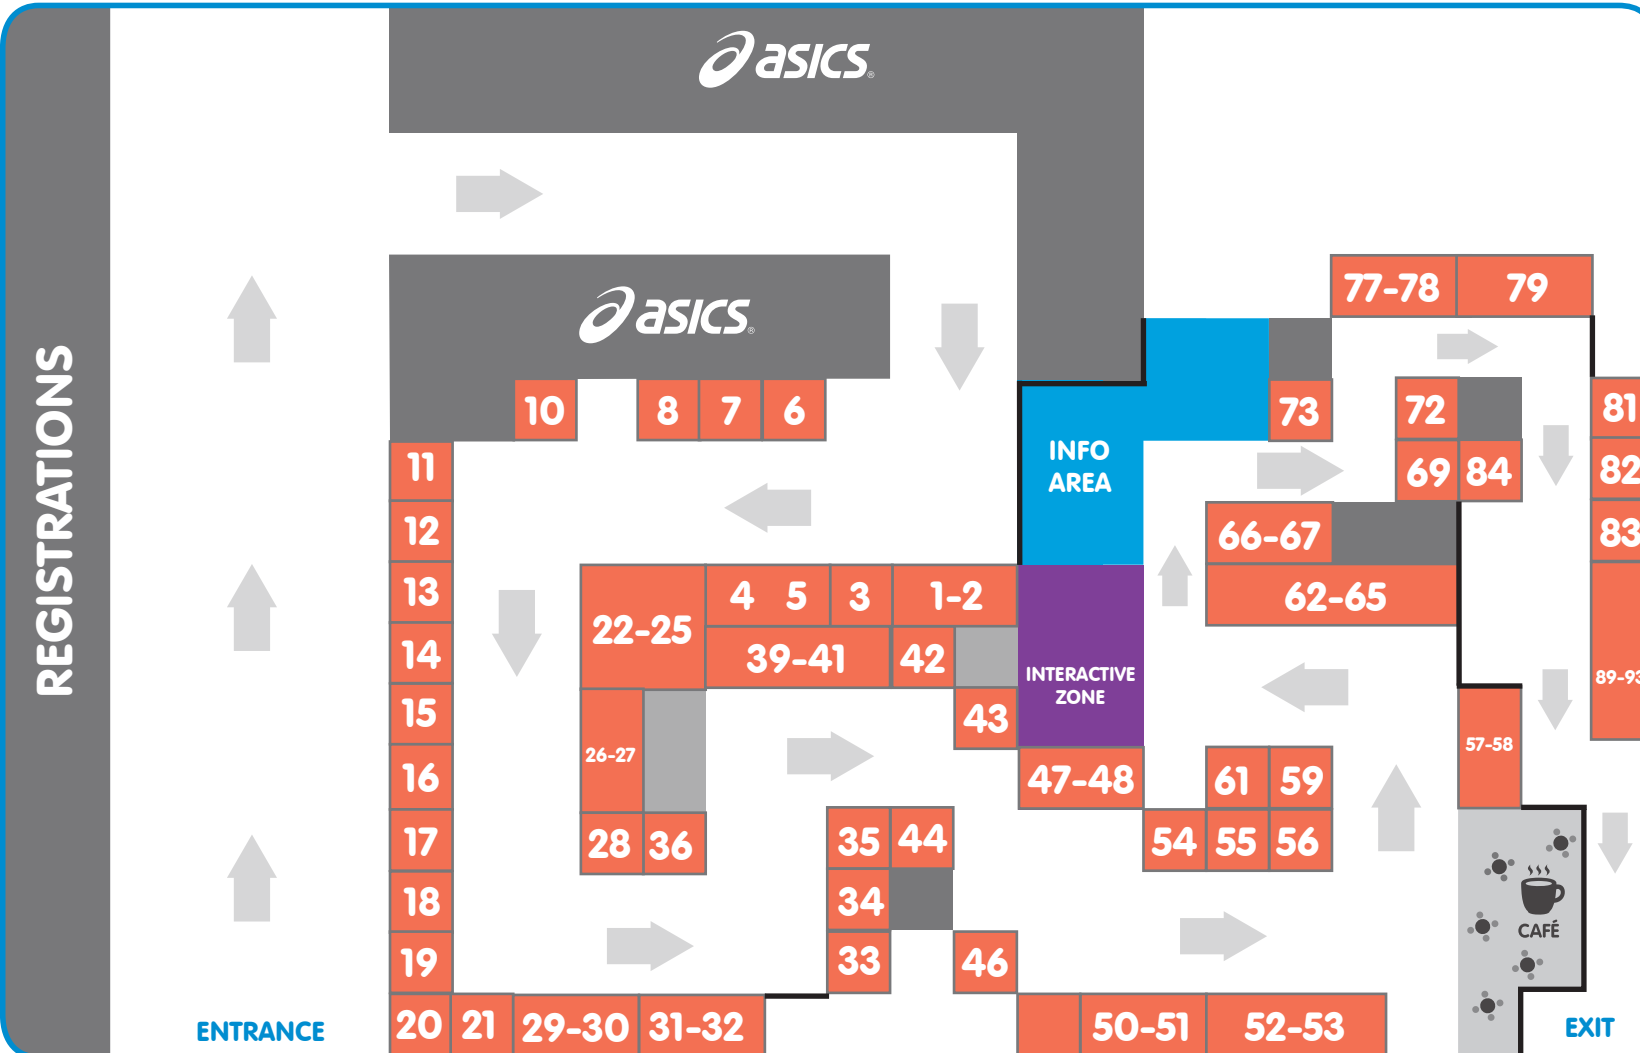

asics® Sport & Leisure Expo

- ### GCM22 Exhibitors
- | | |
|--------------|--------------------------------|
| ASICS | ASICS |
| 1 - 2 | Polar |
| 3 | Benefit Pocket |
| 4 - 5 | Health & Wellbeing Queensland |
| 6 - 7 | Southern Cross University |
| 8 | CPL |
| 10 | Indigenous Marathon Foundation |
| 11 | Pan Pacific Masters Games |
| 12 | Spibelt / Comfort belt |
| 13 | Protec Athletic |
| 14 - 15 | Feetures |
| 16 | injinji |
| 17 | Bodyglide |
| 18 | Zensah |
| 19 | Ultimate direction |
| 21 | Goodr sunglasses |
| 22 - 25 | Fixx Nutrition |
| 26 - 27 | The Running Shop |
| 28 / 89 - 93 | Steigen |
| 29 - 30 | FlipBelt |
| 31 - 32 | Skirt Sports |
| 33 - 35 | fisiocrem and Rocktape |
| 36 | Cape Bionics |
| 39 - 41 | FE Sports |
| 42 | Sydney Running Festival |
| 43 | The Comfort Co. |
| 44 | CLIF Bar |
| 46 | Racedots |
| 47 - 48 | Skins |
| 50 - 51 | RunFun Travel |
| 52 - 53 | Adjusta Mattress Australia |
| 55 | THE POWER OF POSSIBILITY |
| 56 | SParms Australia |
| 57 - 58 | Travelling Fit |
| 59 | Atlas Events |
| 61 | Pat Carroll Onland and Online |
| 62 - 63 | Maurten |
| 64 - 65 | Runderwear |
| 66 - 67 | Australian Red Cross Lifeblood |
| 69 | PainPod |
| 72 | KT Tape & Nathan |
| 73 | TRUE GRIT EVENTS |
| 77 - 78 | Footmotion |
| 79 | Personal Refreshments Drop Off |
| 81 | Chiropractic Life |
| 82 | Run Queensland |
| 83 | IMPI Sportswear |
| 84 | Home Water Filtration |