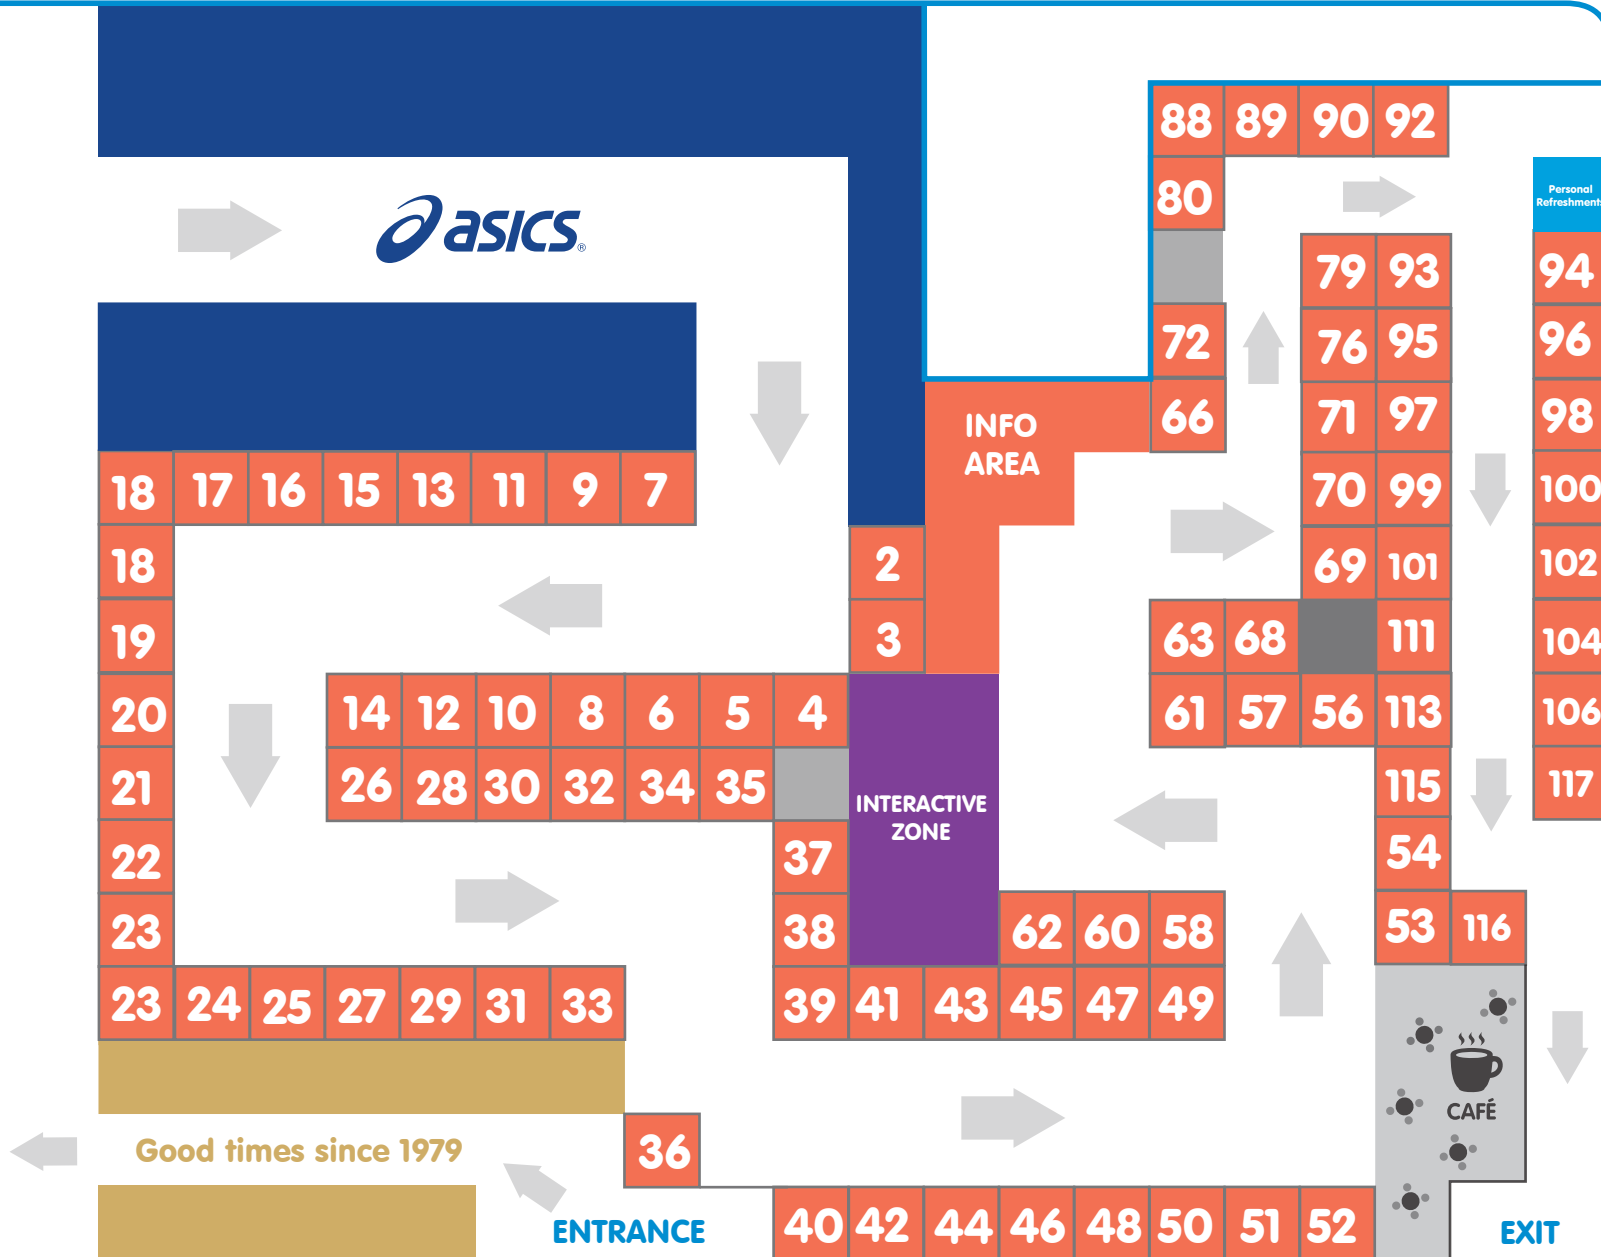

Sport & Leisure Expo

- ASICS
- Fixed Wall
- Personal Refreshments

REGISTRATIONS

GCM18 Exhibitors

- | | |
|-------------------|--|
| 15,16,17 | 2XU |
| 37 | Adventure Time Travel |
| 36 | AFTERSHOKZ |
| 45 | ALICE SPRINGS MASTERS GAMES |
| 2 | All Sports Travel |
| 95 | Archies Arch Support Thongs |
| ● | ASICS |
| 66 | 7 Sunshine Coast Marathon & McDonald's Brisbane Marathon |
| 70 | Blackmores Sydney Running Festival |
| 116 | Cancer Council Queensland |
| 38,39 | CANNIBAL |
| 50 | CEP - True Compression |
| 61 | Citizen Watches |
| 79 | Cramp Fix |
| 58 | CLIF BAR |
| 10,12,14-26,28,30 | Endura Sports Nutrition |
| 46,48 | Ezi Sports |
| 98 | Faction Athletic |
| 47,49 | fisiocrem and Rocktape |
| 6,8 | FlipBelt |
| 7,9 | Garmin |
| 60 | GC50 Run Festival |
| 41,43 | Glimmer Gear Australia/Proviz |
| 11,13 | Hamilton Island Endurance Series |
| 97 | Indigenous Marathon Foundation |
| 19 | Spibelt / Armpocke |
| 20 | Features running socks |
| 21 | Injinji Performance Toesocks |
| 22 | Bodyglide / zensah |
| 23 | Handful bras & activewear |
| 24 | GU |
| 56,57 | Jaybird |
| 106 | Keith Prowse Travel |
| 32 | Kobayashi Healthcare Australia |
| 101 | Kobe Marathon |
| 115 | Kokoda Beach Classic & Mateship Run 2018 |
| 5 | MedalDisplays.com.au |
| 94,96 | OOFOS RECOVERY FOOTWEAR |
| 100 | P3 Sports & Recovery Gold Coast |
| 68 | Pace Runners |
| 93 | PAINPOD |
| 18 | Pan Pacific Masters Games |
| 95 | Personal Refreshments |
| 4 | PINKCLOVER BREASTBAND |
| 76 | R4YL Magazine |
| 51,52 | Runaway Marathon Series |
| 42,44 | RunFun Travel |
| 25 | Runnez App |
| 27,29,31 | Skirt Sports |
| 63 | STEIGEN |
| 33 | Sunwise Performance Eyewear |
| 40 | The Chia Company |
| 34,35 | The Running Shop |
| 113 | Topgolf Gold Coast |
| 53,54 | Travelling Fit |
| 117 | Twilight Bay Run & intraining Running Centre |
| 71 | World Parachuting Championships |